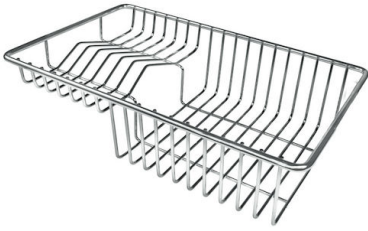

Save space system Drain and siphon are designed to leave as much space as possible in the under-sink area, more and more useful today for theseparate waste collection systems.

Small radius Bowls with squared shapes with a modern design and an increased capacity, for a minimal aesthetics connected with an extreme practicity.

Space waste fitting

The elegant SPACE steel cap closes the drain and leaves no visible residues collected in the basket below. Space also has a small footprint and allows the optimal use of the under-sink compartment.

TECHNICAL DATA

Lavello / Sink cod. 3363 050

GALLERY

OPTIONAL ACCESSORIES

GRILLE POR.ASSIETTES INOX
mm214x379

A100 C03

* only in combination with the accessory
A644 A01

PLANCHE DE DECOUPE DOUBLE
HDPE

A153 A00

GRILLE PORTE-ASSIETTES INOX

250x425

A100 B01

GRILLE PORTE-ASSIETTES INOX
25x35

A100 A54

* only in combination with the accessory
A644 F04

KIT RÂPES ET PLANCHE DE
DECOUPE HDPE