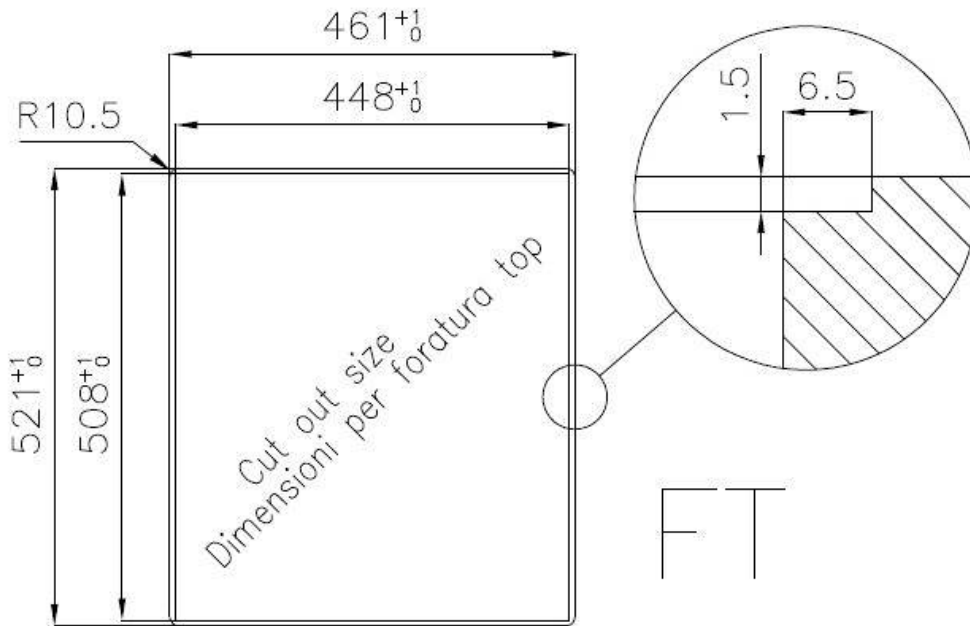

Lavello / Sink cod. 3363 050