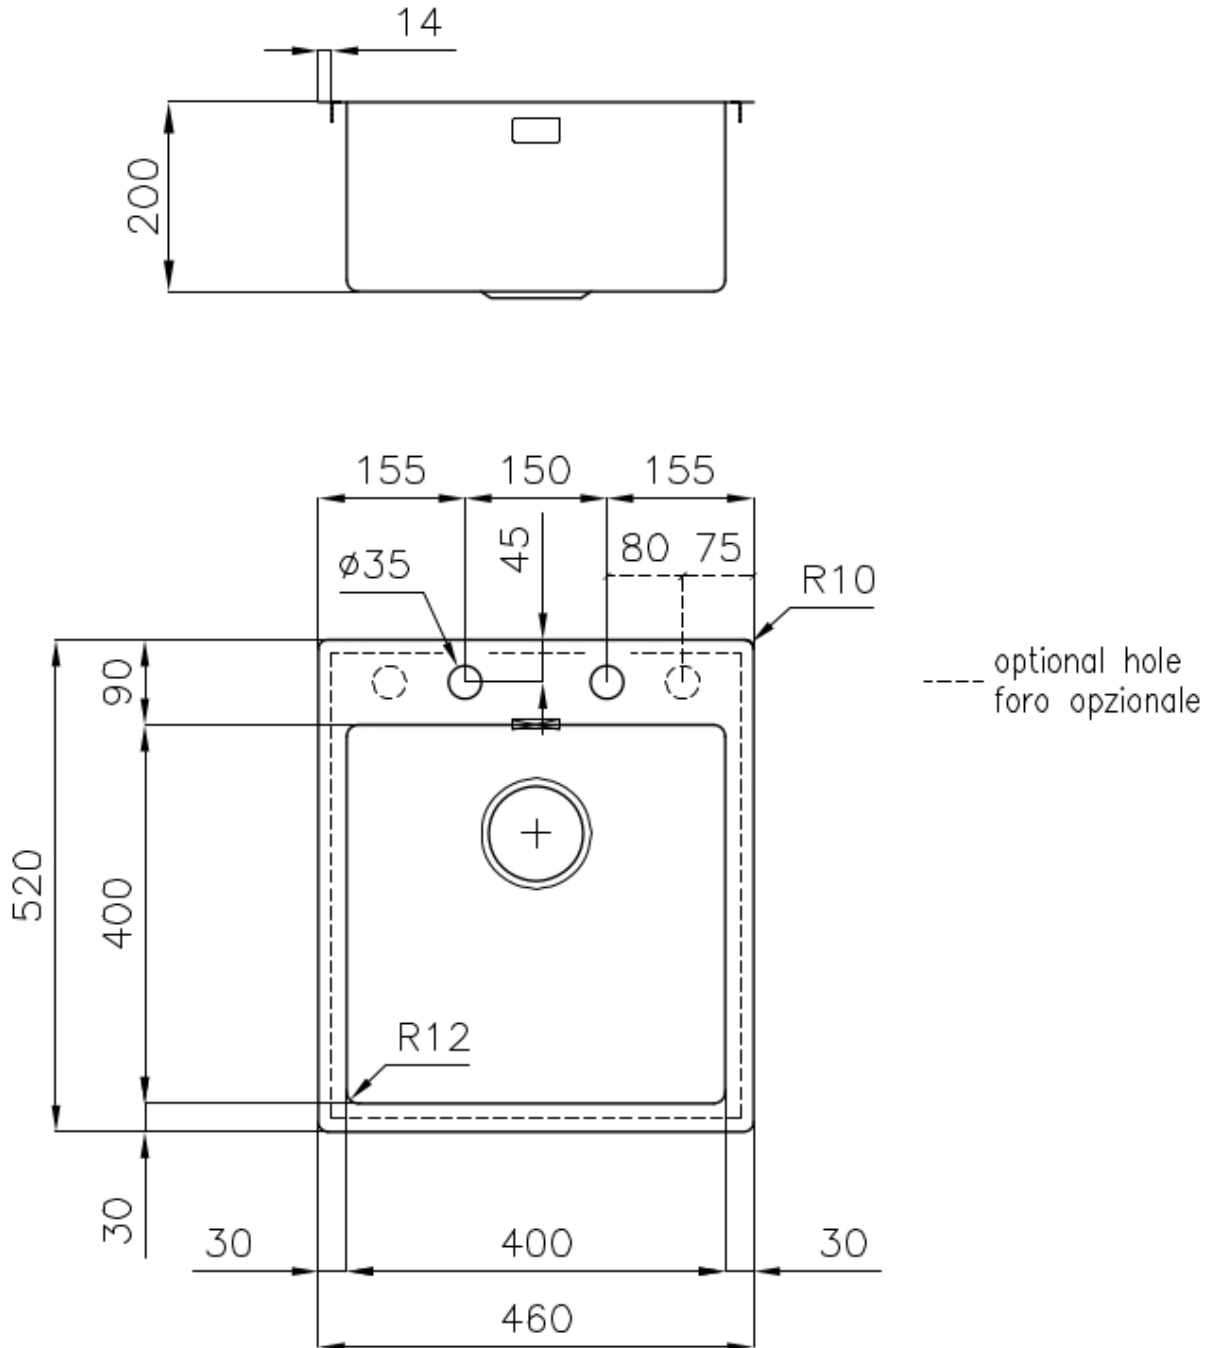

Space waste fitting

The elegant SPACE steel cap closes the drain and leaves no visible residues collected in the basket below. Space also has a small footprint and allows the optimal use of the under-sink compartment.

TECHNICAL DATA